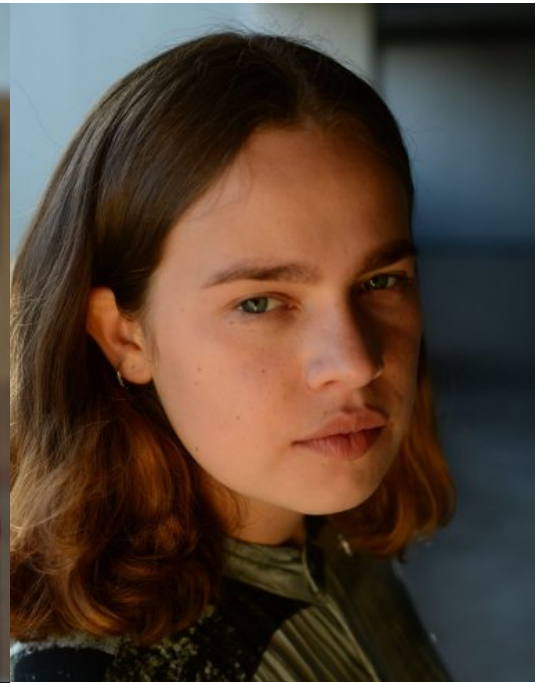

Emily Lau

First Name: Emily

Last Name: Lau

Acting Age: 17 - 27

Based In: Berlin

„D'accord ist der Chan.“